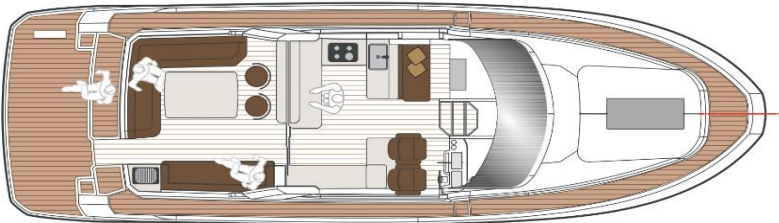

Layout

Deck layout: STD Gourmet	0 kr	<input type="checkbox"/>
Deck layout: EXTRA Gourmet with sliding panoramic doors	305 325 kr	<input type="checkbox"/>
Deck layout: EXTRA Scandinavia	305 325 kr	<input type="checkbox"/>

MAIN DECK Gourmet Cruiser

MAIN DECK Scandinavia version

Cabin layout: STD 2 cabins 2 WC

0 kr

Cabin layout: 3 cabins 2 WC

165 000 kr

LOWER DECK Two-cabin layout

LOWER DECK Tree-cabin layout