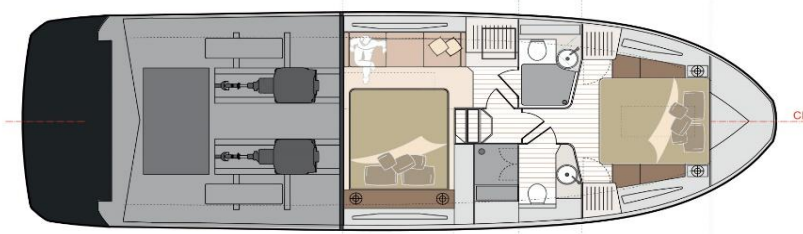

Layout

Deck layout: STD Gourmet	0 kr	<input type="checkbox"/>
Deck layout: EXTRA Gourmet with sliding panoramic doors	305 325 kr	<input type="checkbox"/>
Deck layout: EXTRA Scandinavia	305 325 kr	<input type="checkbox"/>

MAIN DECK Gourmet Cruiser

MAIN DECK Scandinavia version

Cabin layout: STD 2 cabins 2 WC

0 kr

Cabin layout: 3 cabins 2 WC

165 000 kr

LOWER DECK Two-cabin layout

LOWER DECK Tree-cabin layout