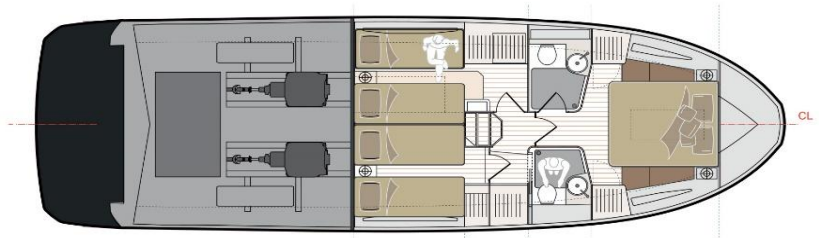

Layout

Deck layout: STD Gourmet	0 kr	<input type="checkbox"/>
Deck layout: EXTRA Gourmet with sliding panoramic doors	305 325 kr	<input type="checkbox"/>
Deck layout: EXTRA Scandinavia	305 325 kr	<input type="checkbox"/>

MAIN DECK Gourmet Cruiser

MAIN DECK Scandinavia version

Cabin layout: STD 2 cabins 2 WC

0 kr

Cabin layout: 3 cabins 2 WC

165 000 kr

LOWER DECK Two-cabin layout

LOWER DECK Tree-cabin layout