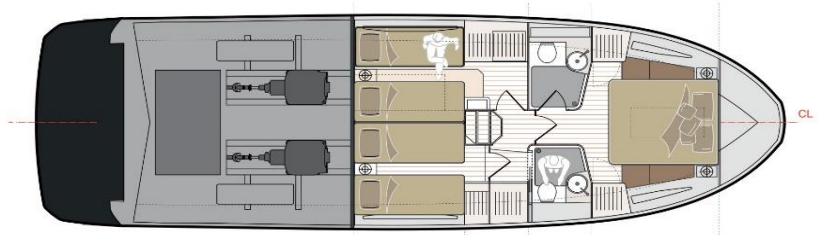

### MAIN DECK Scandinavia version

Cabin layout: STD 2 cabins 2 WC

0 kr

Cabin layout: 3 cabins 2 WC

165 000 kr

### LOWER DECK Two-cabin layout

### LOWER DECK Tree-cabin layout