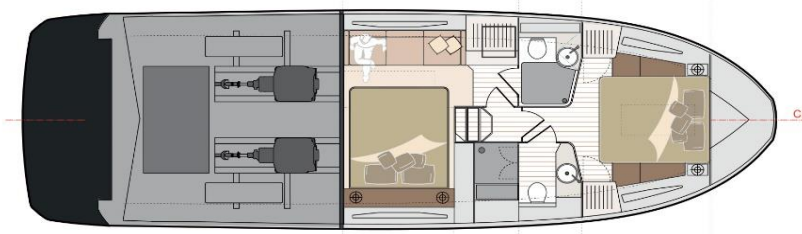

### MAIN DECK Scandinavia version

Cabin layout: STD 2 cabins 2 WC

0 kr

Cabin layout: 3 cabins 2 WC

165 000 kr

### LOWER DECK Two-cabin layout

### LOWER DECK Tree-cabin layout